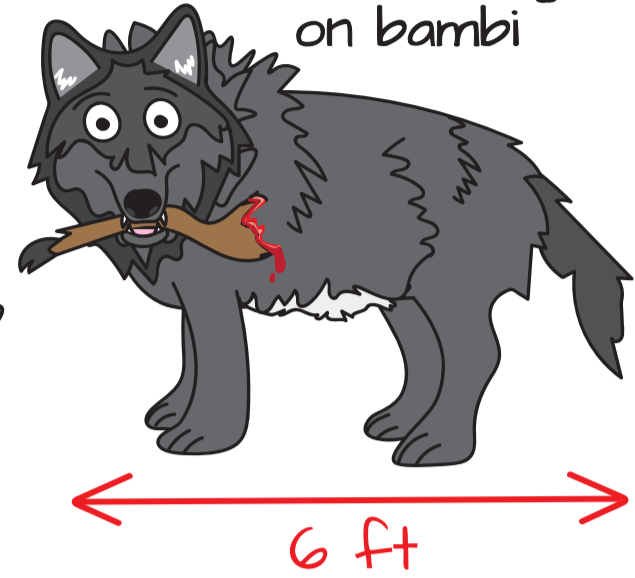

What 6 feet looks like in Montana

How to stay safe from COVID-19 in Big Sky Country

One antelope and a half

That fish you caught

A wolf dining on bambi

Hay bales

T. rex skull and half an antelope

A bison

Wingspan of a fish-stealing eagle

6 ft

Snow on the Going-to-the-Sun Road (June 1st)

I'm going back to sleep.